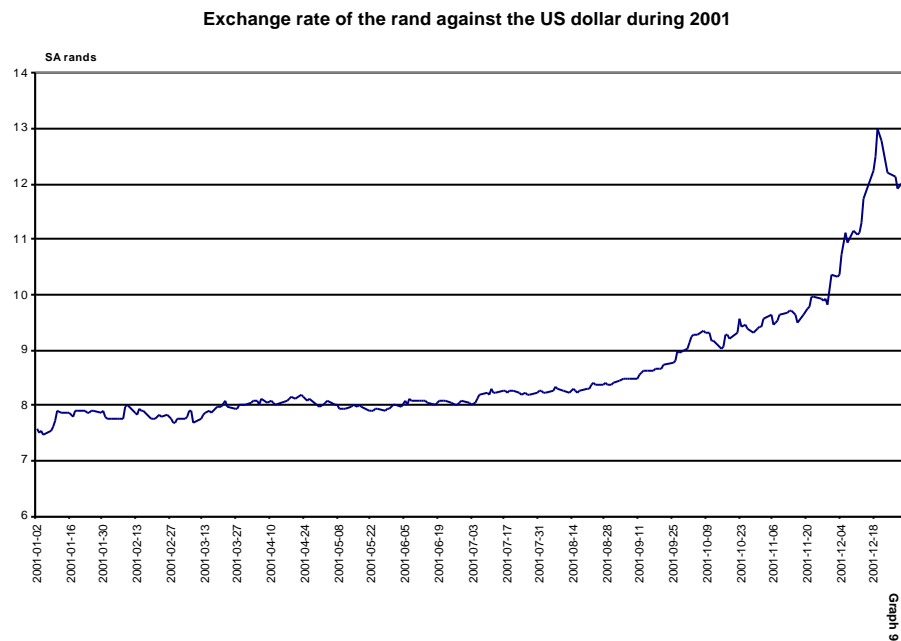

## The rand in 2001

3

3.1 The decline of the rand is illustrated in the graph below, which shows the exchange rate of the rand against the US dollar during the year 2001:

Graph 9 Bundle SARB (07) 65

The extent of the pace of depreciation of the rand during the period July 2001 to December 2001 is illustrated in the graph below. The term “big figure” is used to refer to the figure before the decimal, i.e. from R 8.00

to R 9.00. These “big figure” movements represent declines of approximately 12.5%, 11% and 40% respectively.<sup>4</sup>

Diagram 15 Expert bundle 125(a)

3.2 During the year 2001, the rand recorded the following exchange rates against the US dollar at during the year:

- moving from around R 7.60<sup>5</sup> to the US dollar at the beginning of the year, the rand depreciated to over R 8.00 for the first time ever during the second quarter;<sup>6</sup>

<sup>4</sup> Gouws Record 129, 130

<sup>5</sup> Mboweni Bundle SARB (07) 283

<sup>6</sup> Jamine Expert bundle 317

- the pace of depreciation increased with the rand R 8.52 to the US dollar on 11 September, R 9.03 at the end of September and R 9.44 at the end of October;
- by the end of November 2001 the rand had fallen to R 10.27 to the US dollar;<sup>7</sup>
- the rapid depreciation reached its crescendo with the rand hitting a new all-time low of R 13.84 to the US dollar on 21 December 2001.<sup>8</sup> The markets appeared to have settled down from about 16 January 2002, with the rand appreciating slightly and settling down at a level of between R 11.00 and R 11.50 to the US dollar.<sup>9</sup>